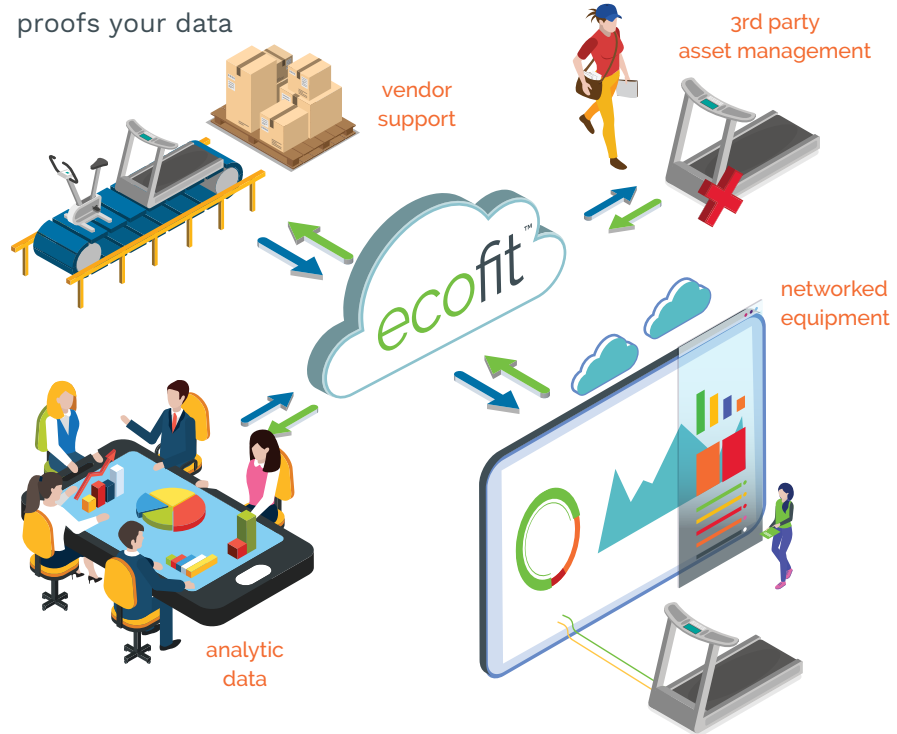

Comprehensive

- network all fitness machines
- selectorized
- plate loaded
- cardio equipment

Enterprise equipment management

Ecofit provides an industry standard networking solution. It is widely adopted by the commercial fitness industry.

- automated data collection
- data driven decision enhancement
- real time notification

How it works

INSTALL sensor technology onto your fitness equipment that tracks equipment usage through a wireless network.

COLLECT and analyze equipment usage data to generate reports for various stakeholders in your organization.

TAKE ACTION to optimizing floor space, targeting service efficiencies, maximizing equipment ROI, and improving customer satisfaction.

Open network architecture

Ecofit's flexible API infrastructure future proofs your data

Analytic reporting

- procurement
- equipment rotation
- equipment wait times
- floor space optimization
- maintenance reports
- vendor accountability
- inventory balancing
- club modeling